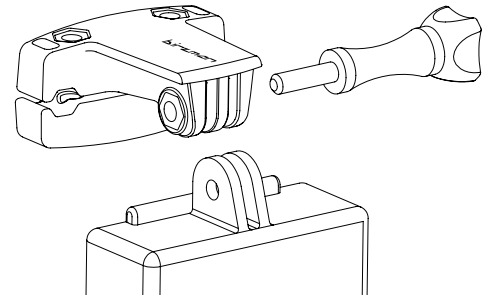

- Side-opening saddle bag.
- Features a Base Mount with quick-release bracket for fast and simple bag installation and removal.

## Base Mount

Modular saddle rail mounting system, compatible with GoPro on its own, or with additional accessories through extension brackets.

Adjustable angle.

Quick-release bracket.