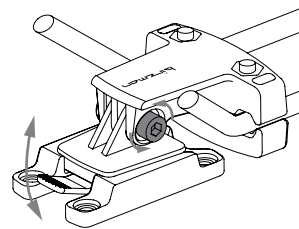

- Side-opening saddle bag.
- Features a Base Mount with quick-release bracket for fast and simple bag installation and removal.

## Base Mount

Modular saddle rail mounting system, compatible with GoPro on its own, or with additional accessories through extension brackets.

Adjustable angle.

Quick-release bracket.