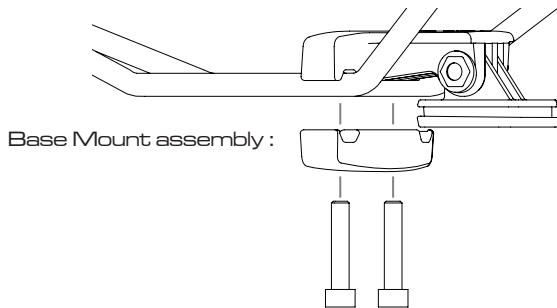

- Side-opening saddle bag.
- Features a Base Mount with quick-release bracket for fast and simple bag installation and removal.

## Base Mount

Modular saddle rail mounting system, compatible with GoPro on its own, or with additional accessories through extension brackets.

Adjustable angle.

Quick-release bracket.