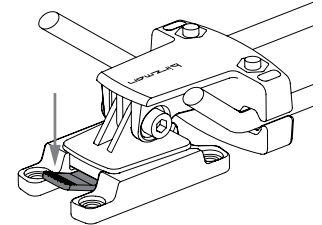

- Side-opening saddle bag.
- Features a Base Mount with quick-release bracket for fast and simple bag installation and removal.

## Base Mount

Modular saddle rail mounting system, compatible with GoPro on its own, or with additional accessories through extension brackets.

Adjustable angle.

Quick-release bracket.