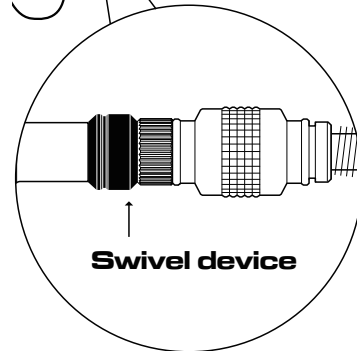

ROAD 160 psi / 11 bar

MTB 90 psi / 6.2 bar

Presta / Schrader

Threaded

Instructions of use :

- Attach hose to the rear end of Infinite.

Note :

- Please refrain from lubrication attempts.