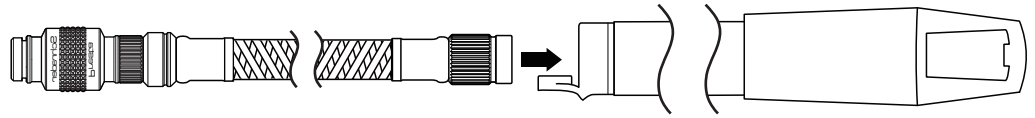

ROAD 160 psi / 11 bar

MTB 90 psi / 6.2 bar

Presta / Schrader

Threaded

Instructions of use :

- Attach hose to the rear end of Infinite.

Note :

- Please refrain from lubrication attempts.