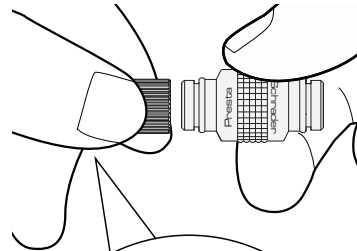

ROAD 160 psi / 11 bar

MTB 90 psi / 6.2 bar

Presta / Schrader

Threaded

Instructions of use :

- Attach hose to the rear end of Infinite.

Note :

- Please refrain from lubrication attempts.