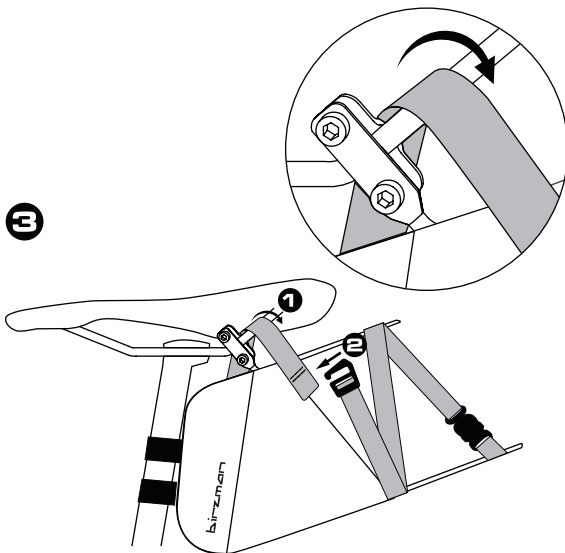

- Features a saddle rail rack and adjustable side compression straps to increase stability and minimise rattle.
- Roll-top waterproof carrier helps protect contents and allows for flexible storage capacity.
- Straightforward Velcro fasteners onto the seat post.

**Note:**

- Includes 9 mm carbon rail mounts.
- Maximum load : 2.3 kg
- Minimum clearance from saddle rail to wheel : 20 cm/8 in