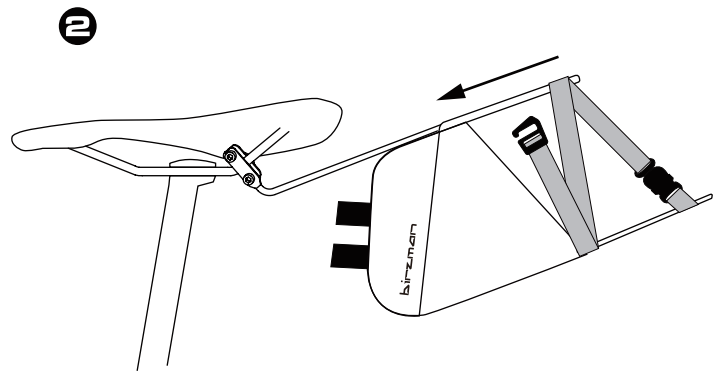

- Features a saddle rail rack and adjustable side compression straps to increase stability and minimise rattle.
- Roll-top waterproof carrier helps protect contents and allows for flexible storage capacity.
- Straightforward Velcro fasteners onto the seat post.

**Note:**

- Includes 9 mm carbon rail mounts.
- Maximum load : 2.3 kg
- Minimum clearance from saddle rail to wheel : 20 cm/8 in