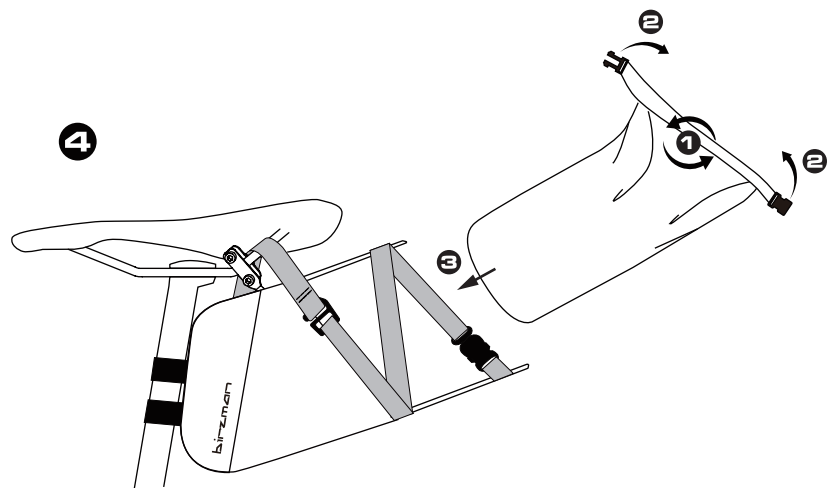

- Features a saddle rail rack and adjustable side compression straps to increase stability and minimise rattle.
- Roll-top waterproof carrier helps protect contents and allows for flexible storage capacity.
- Straightforward Velcro fasteners onto the seat post.

**Note:**

- Includes 9 mm carbon rail mounts.
- Maximum load : 2.3 kg
- Minimum clearance from saddle rail to wheel : 20 cm/8 in