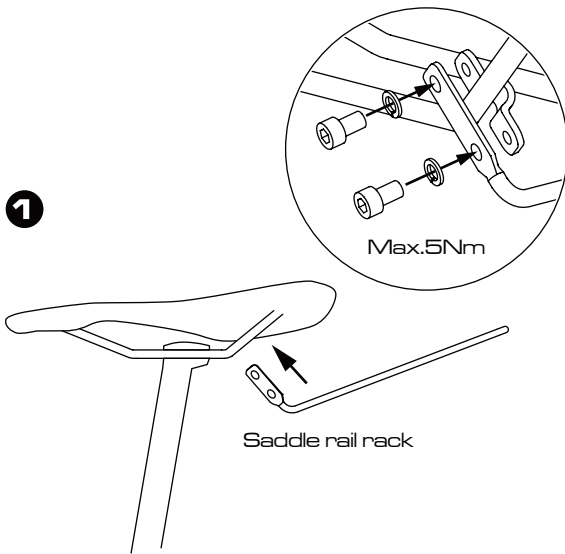

- Features a saddle rail rack and adjustable side compression straps to increase stability and minimise rattle.
- Roll-top waterproof carrier helps protect contents and allows for flexible storage capacity.
- Straightforward Velcro fasteners onto the seat post.

**Note:**

- Includes 9 mm carbon rail mounts.
- Maximum load : 2.3 kg
- Minimum clearance from saddle rail to wheel : 20 cm/8 in